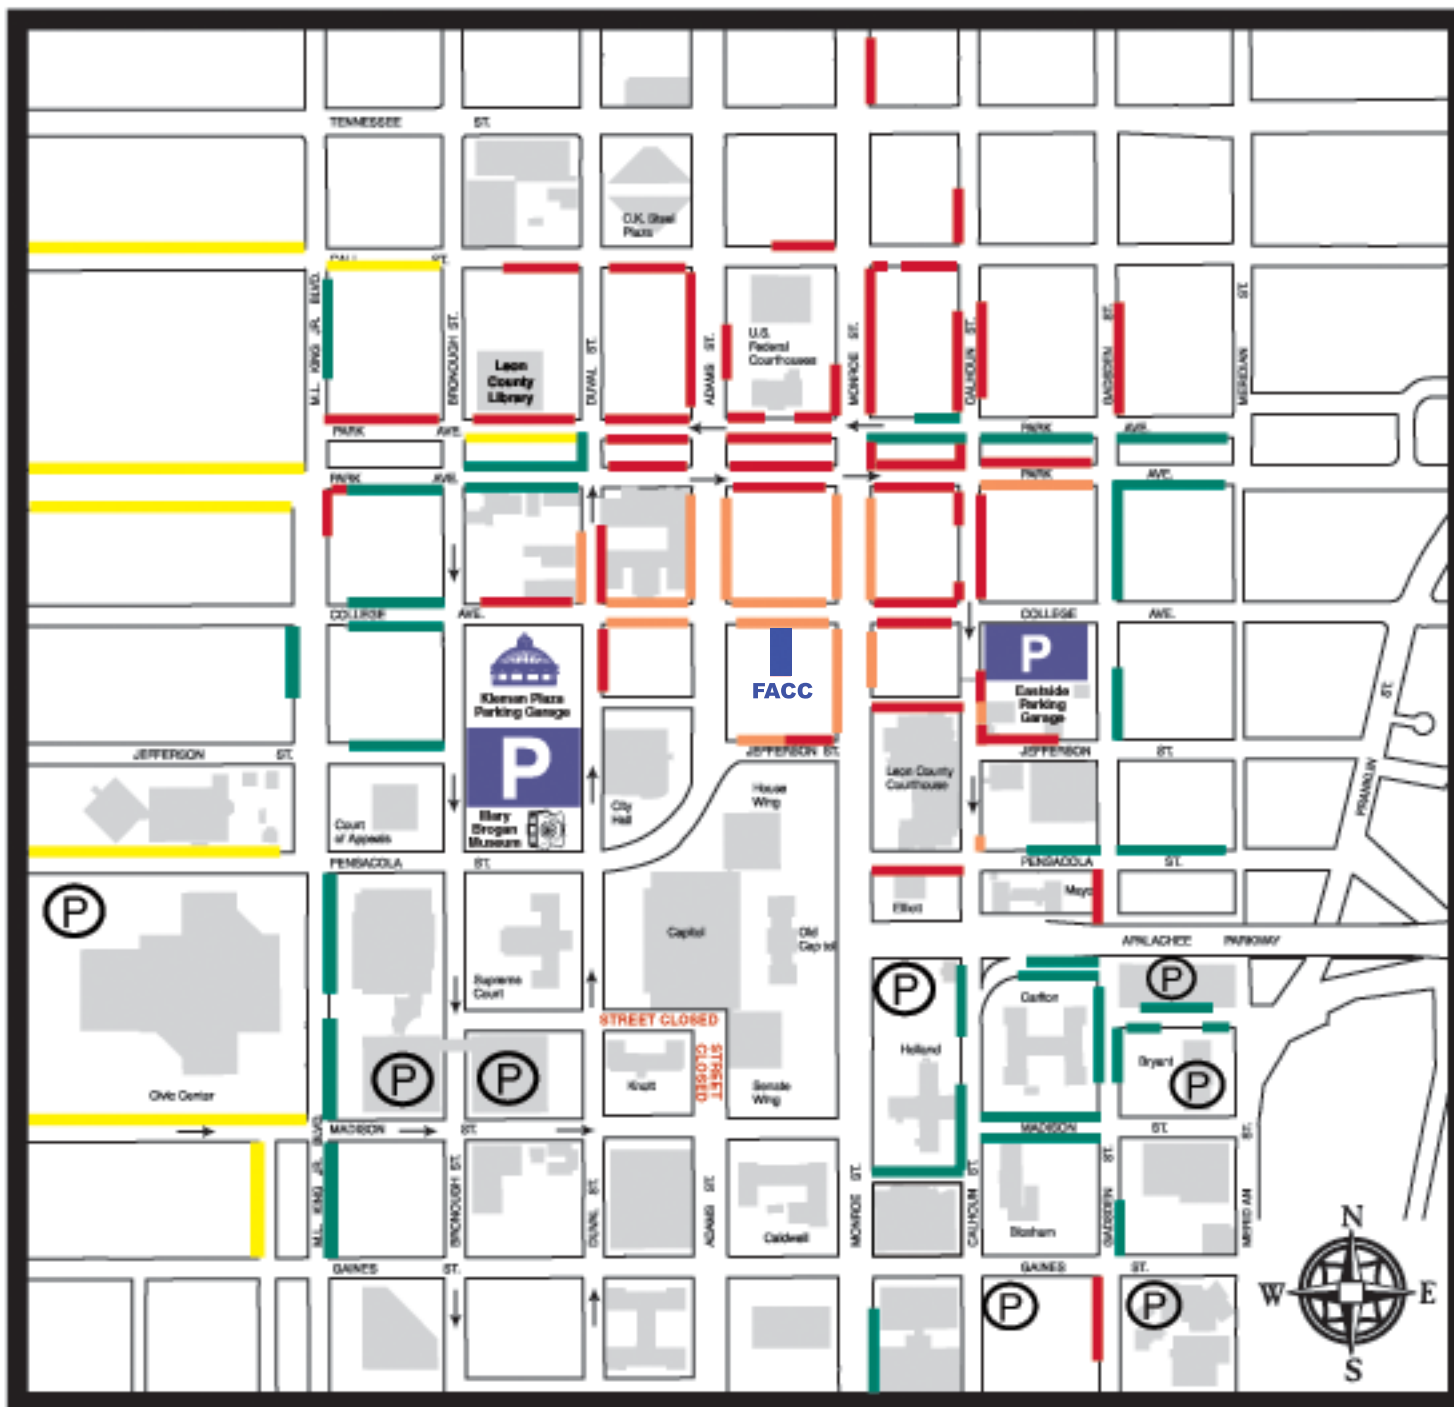

# DOWNTOWN PUBLIC PARKING

Revised 10/2001

 Zoom in for more detail

## ON STREET METERS

-  ONE HOUR OR LESS
-  TWO HOURS
-  FOUR HOURS
-  TEN HOURS

## CITY OF TALLAHASSEE PUBLIC PARKING GARAGES

 EASTSIDE PARKING GARAGE (Enter on Calhoun)

 KLEMAN PLAZA PARKING GARAGE (Enter on Bronough or Duval) FIRST 30 MINUTES FREE